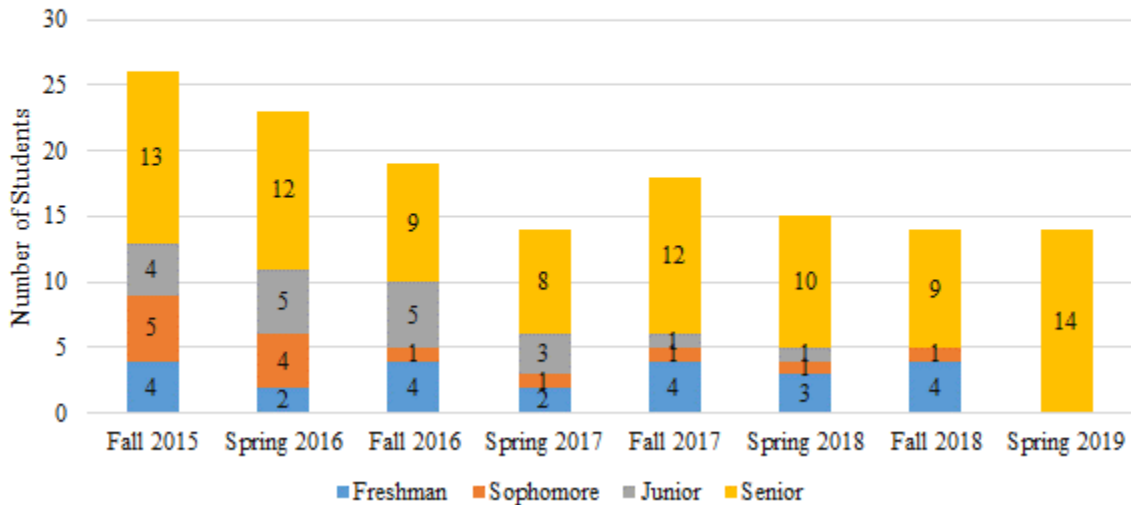

Industrial Engineering/BS Program Student Enrollment by Semester and Classification
Fall 2015 Spring 2019

Electrical Engineering/BS Program Student Enrollment by Semester and Classification
Fall 2015 Spring 2019