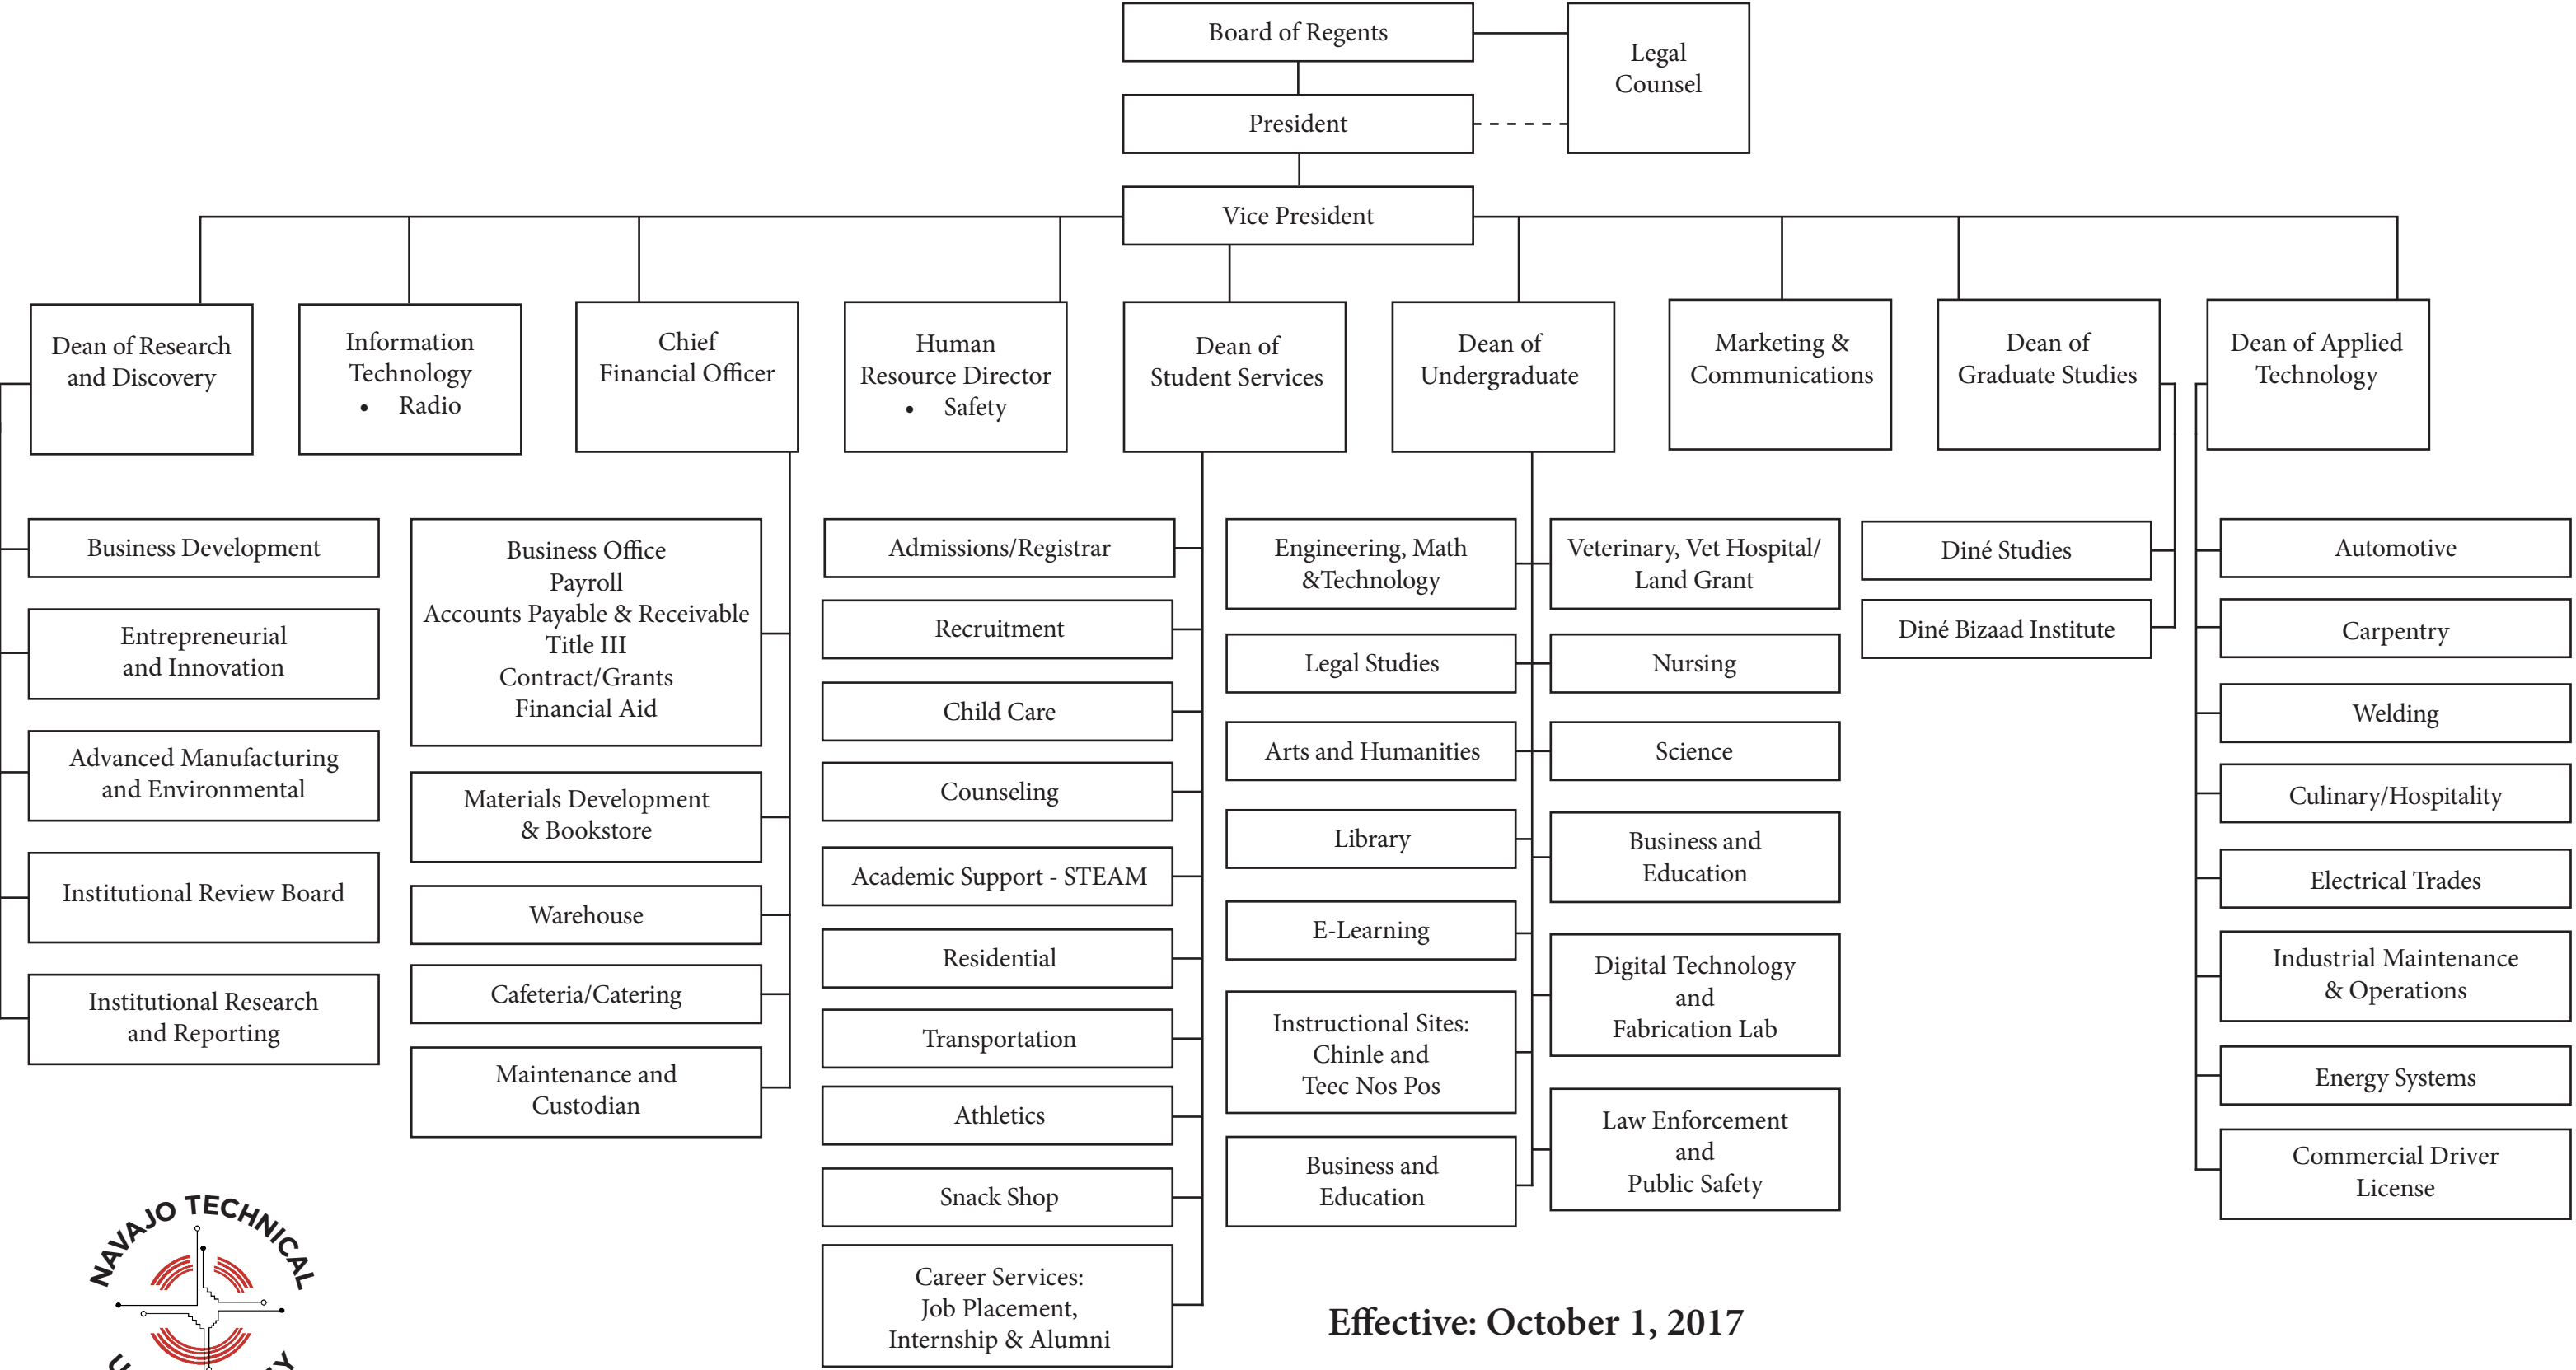

NAVAJO TECHNICAL UNIVERSITY ORGANIZATIONAL CHART

Effective: October 1, 2017

Board Approval: 9/5/17