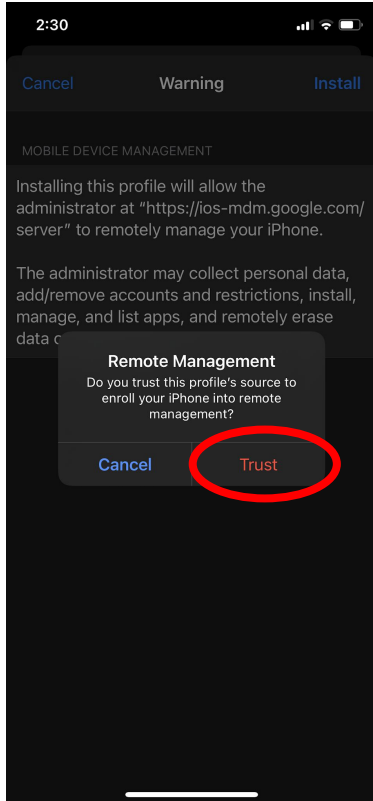

Google Device Policy

Apple Iphone users

Downloading and installing Google device policy

- Go to apple Store
 - Search Google Device Policy
 - Sign into NTU email
 - Tap the blue Icon to install the profile

Continued...

- Tap Profile downloaded
- Tap Install
- Tap Install
- Tap Install

Continued..

- Tap Trust
- Tap Done

Accessing your mail using GDP

First way is using the Google Device Policy App

- Open Google Device Policy
- Open gmail app