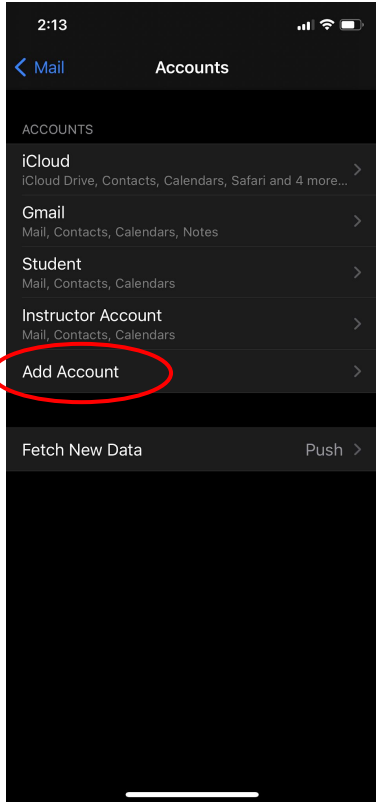

Adding your NTU email account - Apple Iphone

- Go Settings and tap Mail
- Tap Add Account
- Select Google
- Tap Continue
- Sign into your NTU email account
- Tap Save