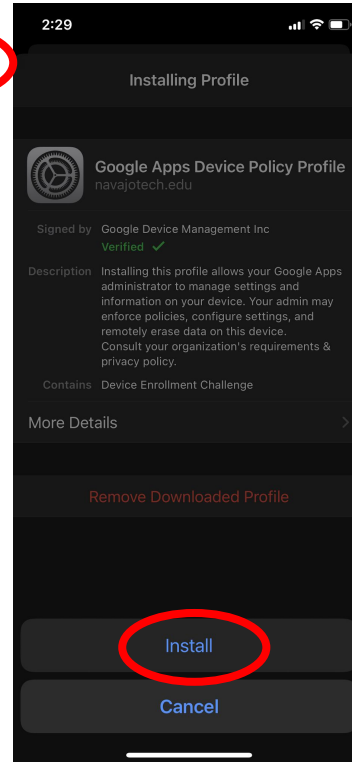

Continued...