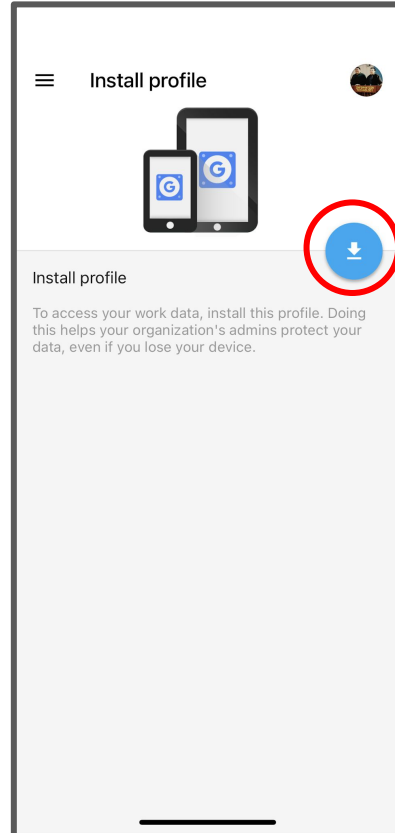

Google Device Policy

Apple Iphone users

Downloading and installing Google device policy

- Go to apple Store
 - Search Google Device Policy
 - Sign into NTU email
 - Tap the blue Icon to install the profile