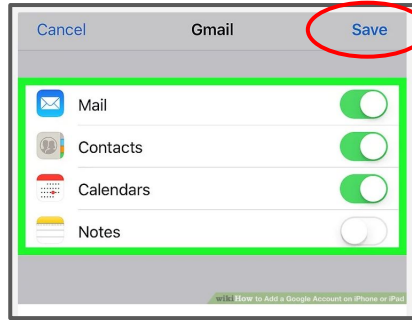

Continued...

- Tap Profile downloaded
- Tap Install
- Tap Install
- Tap Install

Continued..

- Tap Trust
- Tap Done

Accessing your mail using GDP

First way is using the Google Device Policy App

- Open Google Device Policy
- Open gmail app

Adding your NTU email account - Apple Iphone

- Go Settings and tap Mail
- Tap Add Account
- Select Google
- Tap Continue
- Sign into your NTU email account
- Tap Save

Have any questions

Please contact NTU IT office for more information.