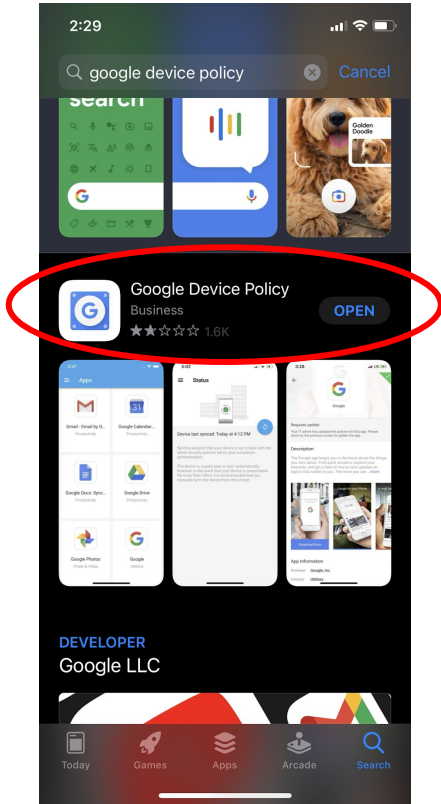

Google Device Policy

Apple Iphone users

Downloading and installing Google device policy

- Go to apple Store
 - Search Google Device Policy
 - Sign into NTU email
 - Tap the blue Icon to install the profile