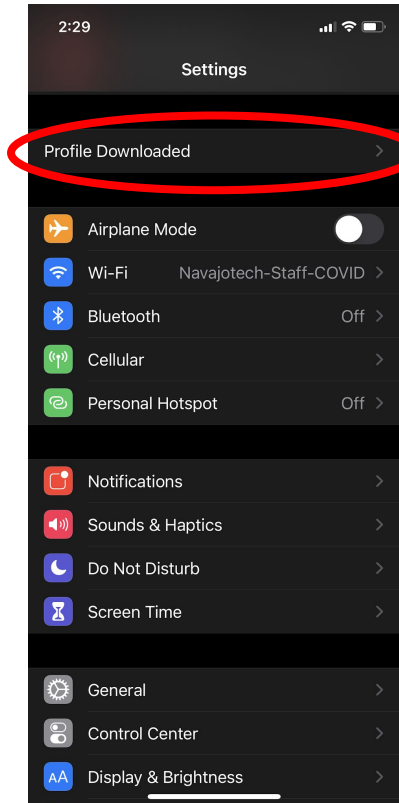

Continued...