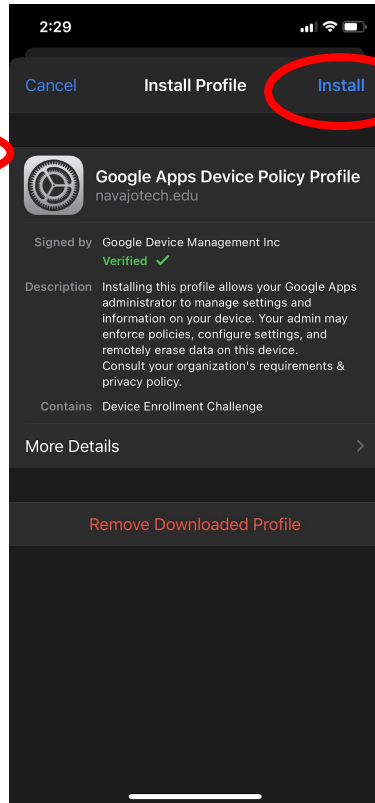

Continued...