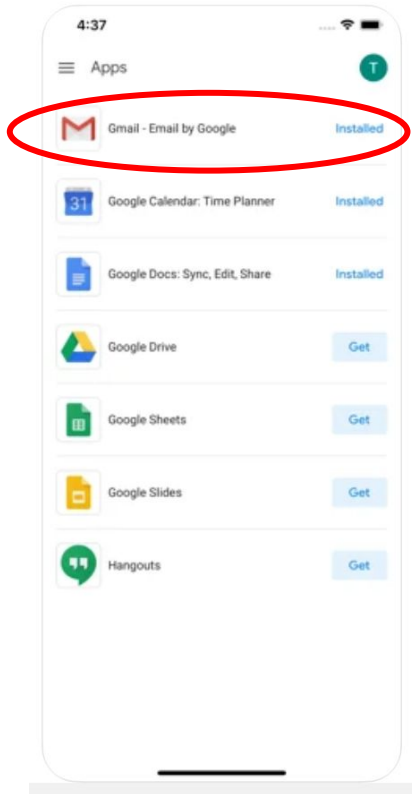

Continued...

- Tap Profile downloaded
- Tap Install
- Tap Install
- Tap Install

Continued..

- Tap Trust
- Tap Done

Accessing your mail using GDP

First way is using the Google Device Policy App

- Open Google Device Policy
- Open gmail app