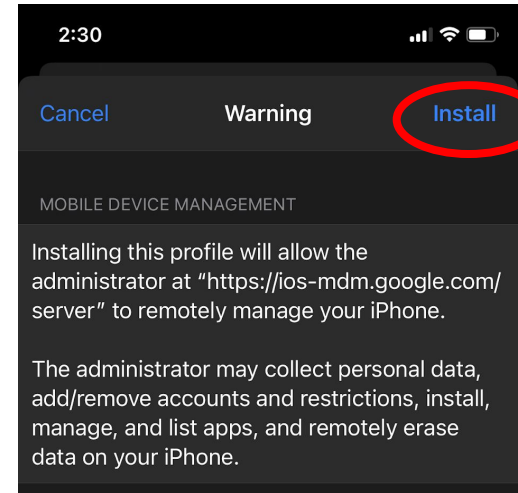

- Tap Profile downloaded
- Tap Install
- Tap Install
- Tap Install