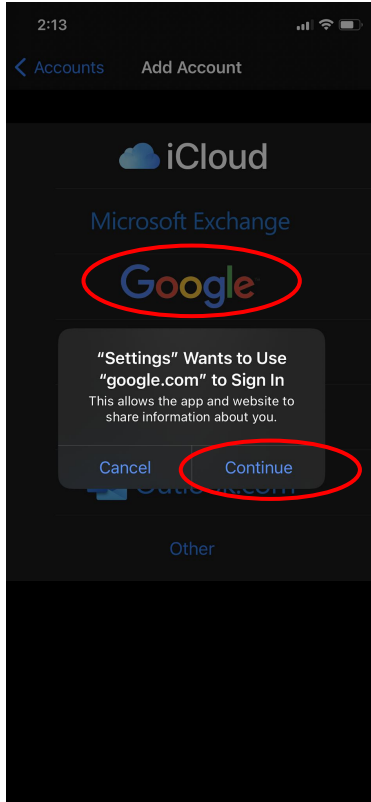

Adding your NTU email account - Apple Iphone

- Go Settings and tap Mail
- Tap Add Account
- Select Google
- Tap Continue
- Sign into your NTU email account
- Tap Save